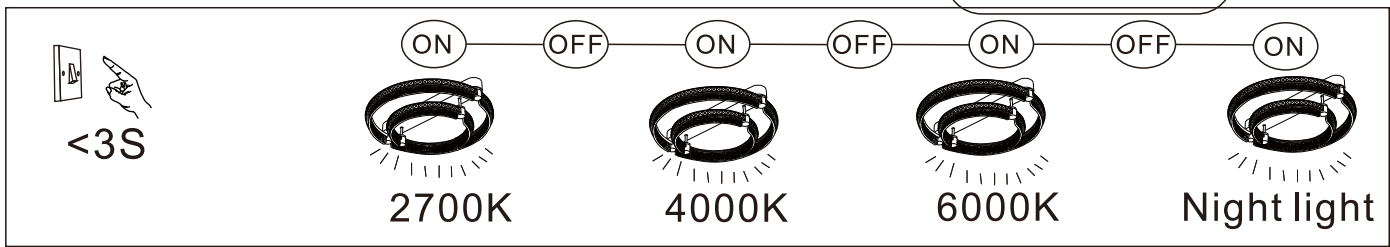

- memory function
- 4000 K **3** LIGHT STEPS 6000 K 2700K
- 2700K-6000K
- night light
- dimmable
- ON LM ↑ 6000K
- colour fixing
- incl. remote control
- many light steps
- many steps
- Night light → 2700K
  6000K ← 4000K

ON | **OFF**

LM ↑ | LM ↓

CCT ↑ | CCT ↓

Night light

GLOBO Handels GmbH
Gewerbestr. 3
A-9184 Sankt Peter
Austria
www.globo-lighting.com
office@globo-lighting.com