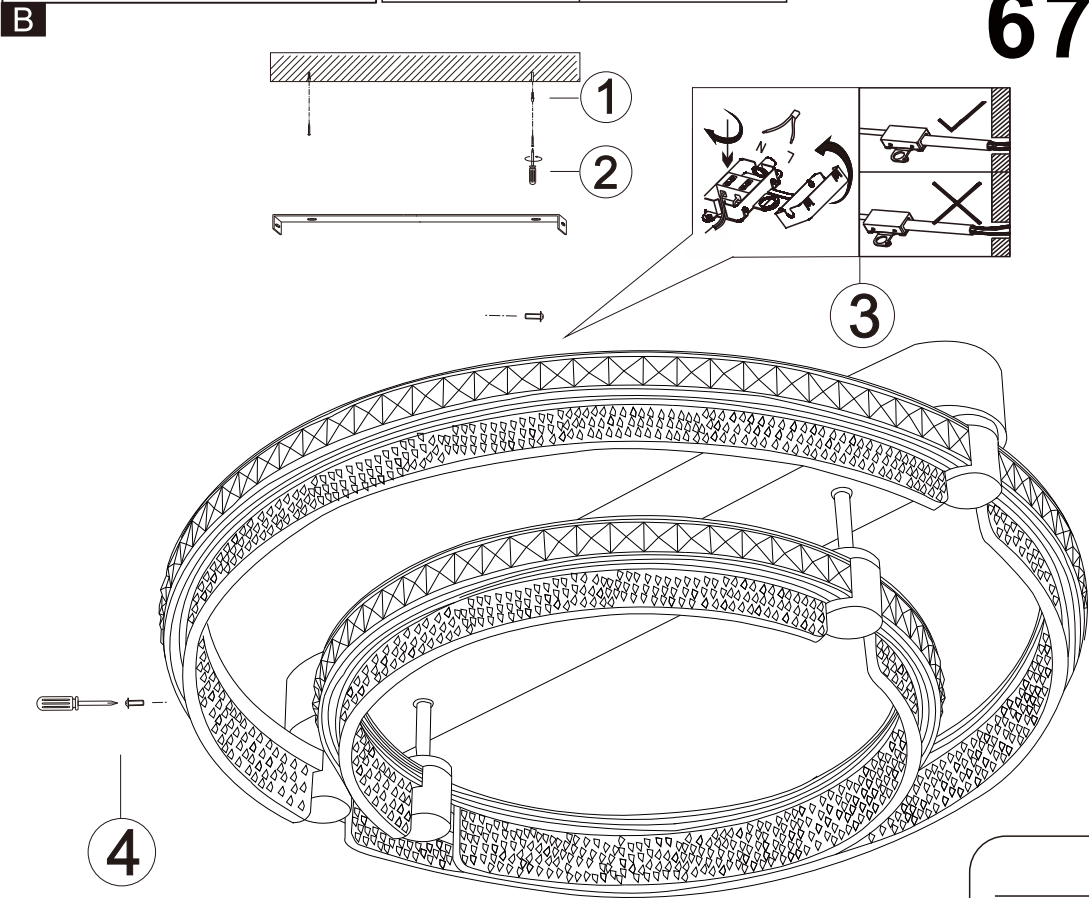

LED MAX 78W 35V 220-240V~ 50/60Hz	
Frequency Bandwidth	Maximal radiation transmitting power
2410-2475MHz	-0.7dBm

GLOBO LIGHTING

67196-78

- memory function
- 4000 K **3** LIGHT STEPS 6000 K 2700K
- 2700K-6000K
- night light
- dimmable
- ON LM ↑ 6000K
- colour fixing
- incl. remote control
- many light steps
- many steps
- Night light → 2700K
6000K ← 4000K